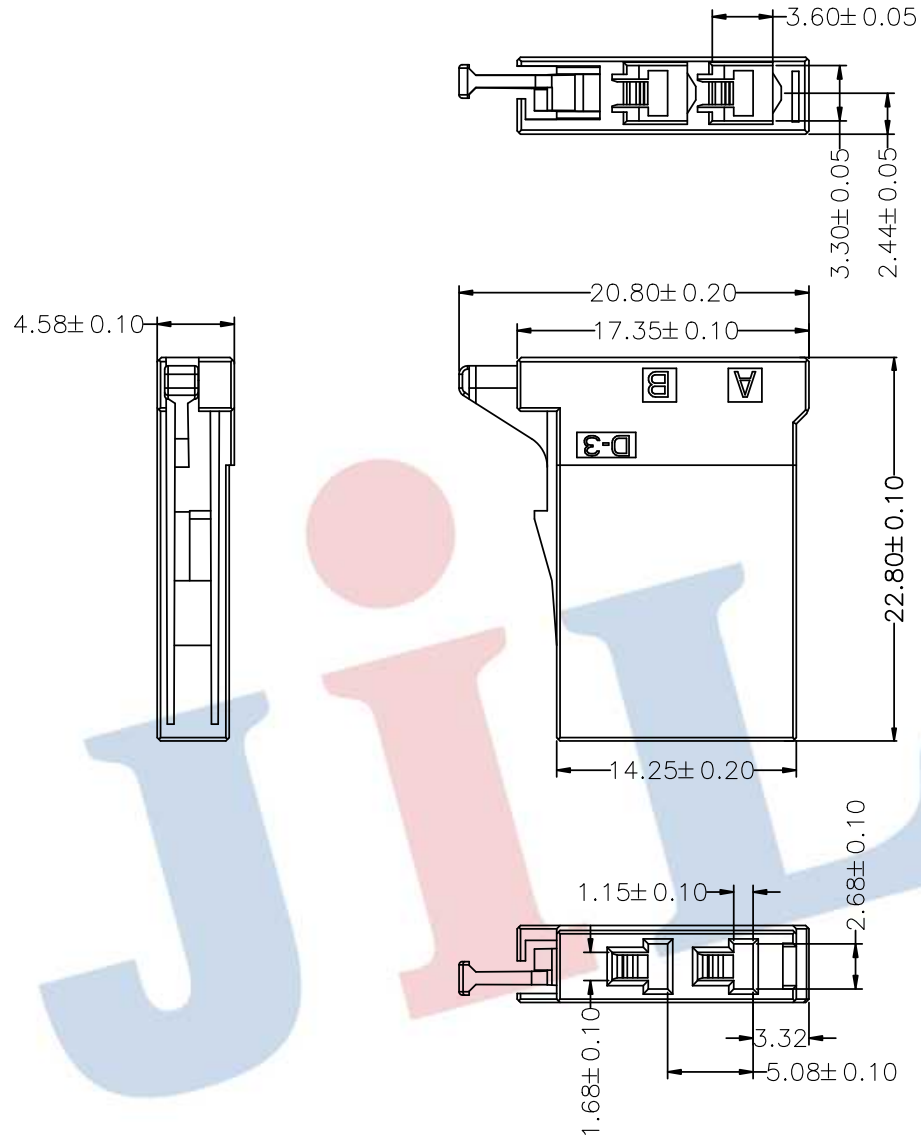

HSF RoHS

- 1 MATERIAL:PBT BLACK UL94V-0.
- 2 WORKING TEMPERATURE:-55℃~+105℃
- 3 THE SHAPE,SIZE AND POSITION OF THE CHARACTER SHOW THE OUTLIE THEY DON'T SHOW DETAILS

				OPERATION		DRAW	YangHuiOu	2019.06.20	SCALE	FIT	JILN ® 深圳市锦凌电子有限公司 SHENZHEN JINLING ELECTRONICS CO.,LTD Tel: 86-755-27483253 Fax: 86-755-2997-5588		
				X.X	±0.30				UNIT	mm			
				X.XX	±0.20	CHECK		SIZE	A4	PART NO.			A5083-02B04
				X.XXX	±0.10	APPROVE		SHEET	1/1	TITLE:			5.08 PITCH RECEPTACLE HOUSING 175362
REV	DATE	MODIFICATION DESCRIPTION	CHANGE	DIM	TOL			PROJ.					
1	2	3	4	5	6	7	8	9					